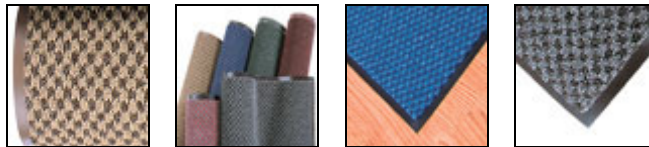

Checkered Pattern Entrance Mats

The Checkered Pattern Entrance Mats have a dual-fiber construction with two-tone colors to support both wiping and scraping action that removes heavy soils and debris as well as catches dust and moisture.

- Polypropylene fabric ensures a quick drying floor mat that is stain-, mildew and UV-light resistant.
- The heavy-duty vinyl backing is skid-resistant on any hard surface.
- Ideal for moderate to heavy-traffic, indoor / outdoor areas.